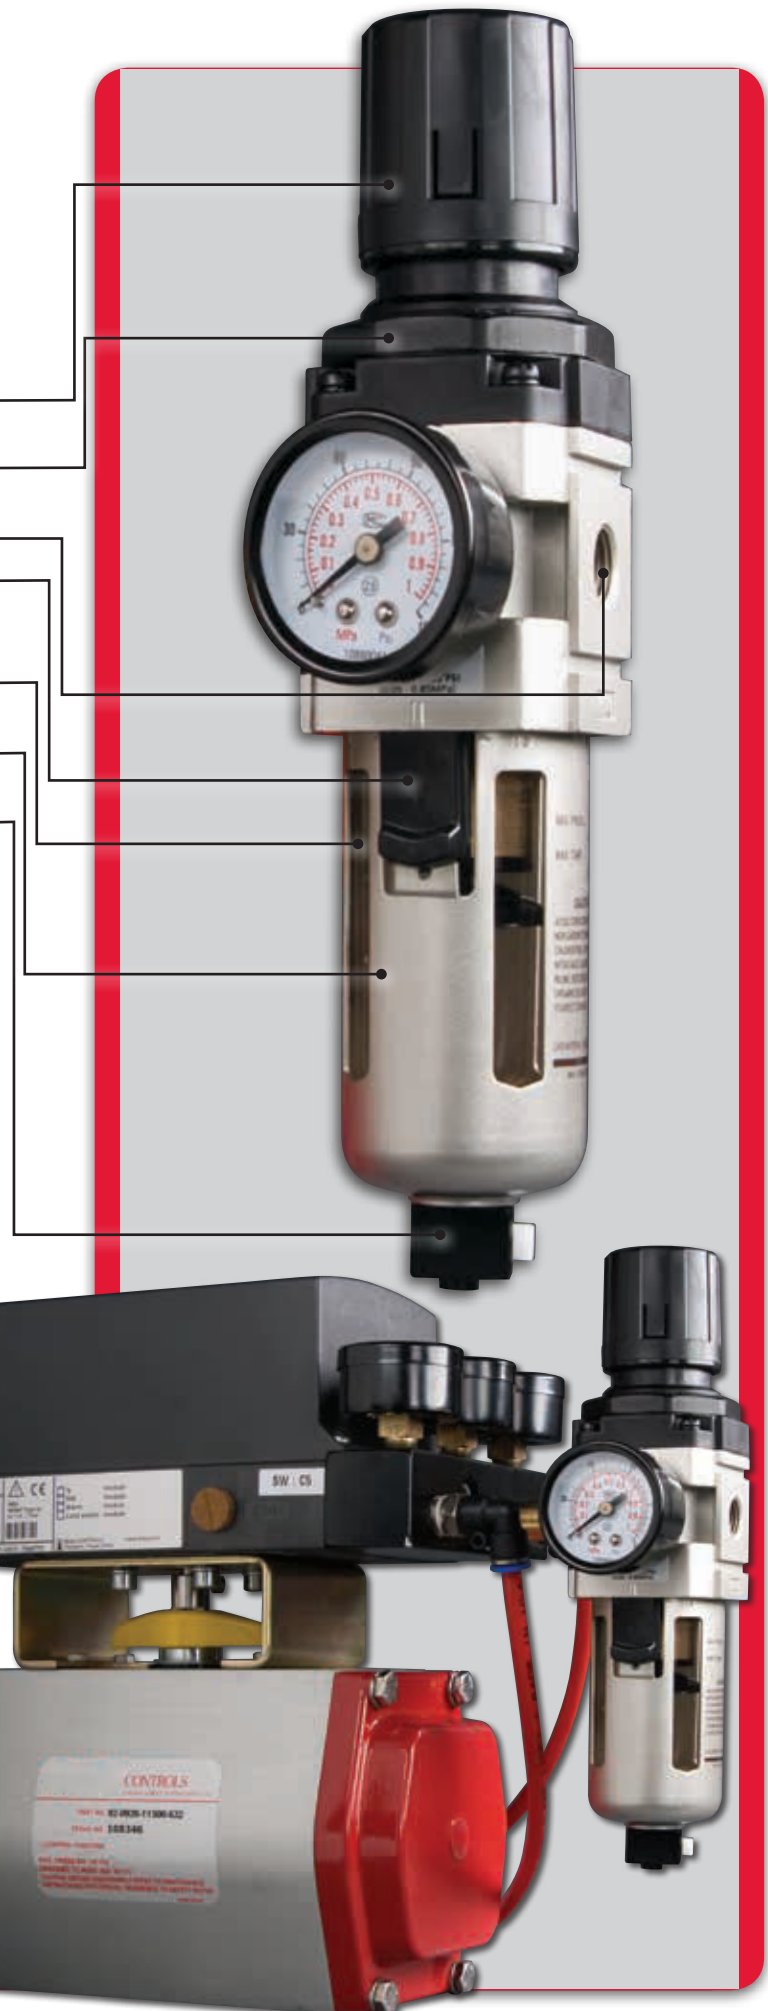

LOCKING KNOB: Allows for downstream pressure adjustment and locks the pressure setting in place.

THREADED COLLAR: Permits easy attachment of bracket for panel mounting.

PRESSURE PORTS: 1/4" NPT or 1/4 G Metric

BOWL QUICK RELEASE: Allows for easy removal of the bowl and guard for access to the filter element without the need for special tools.

TRANSPARENT POLYCARBONATE BOWL: Provides easy view of liquid levels.

METAL BOWL GUARD: Provides sturdy breakage protection from external environmental factors.

PUSHBUTTON DRAIN: Allows for easy removal of liquid from the bowl.

SERIES 55 FILTER REGULATORS

Pressure Ports	1/4" NPT or G 1/4
Gauge Ports	G 1/8
Flow (SCFM)*	30
Set Pressure	7 – 125 PSIG (0.05 - 0.85 MPa) (0.5 - 8.6 Bar)
Filter Regulator Body	Zinc / Non-Removable Rising Knob
Bonnet	Plastic
Springs	Steel
Bowls (2 Ounce)	Transparent Polycarbonate with Metal Guard Metal (Zinc) w/Sight Gauge
Filter Element	5 Micron Standard – Plastic
Pressure Ratings**	0 – 250 PSIG (0 - 1.70 MPa) (0 – 17.2 bar)
Temperature Ratings	32°F - 175°F (0°C - 80°C)

*SCFM = Standard cubic feet per minute at 100 psig inlet, 90 psig no flow secondary setting and 10 psig pressure drop.

**Do not attach to pressurized gas bottles.